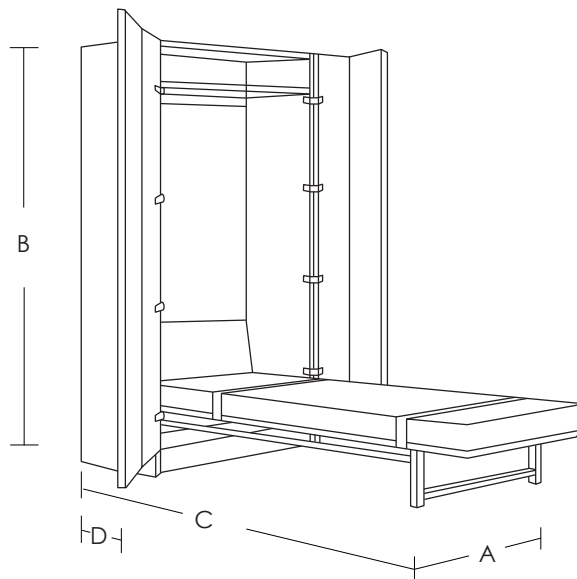

## Fold down wall beds

### Dimension A

single 1024 | double 1524 | queen 1624

### Dimension B

all sizes 2230